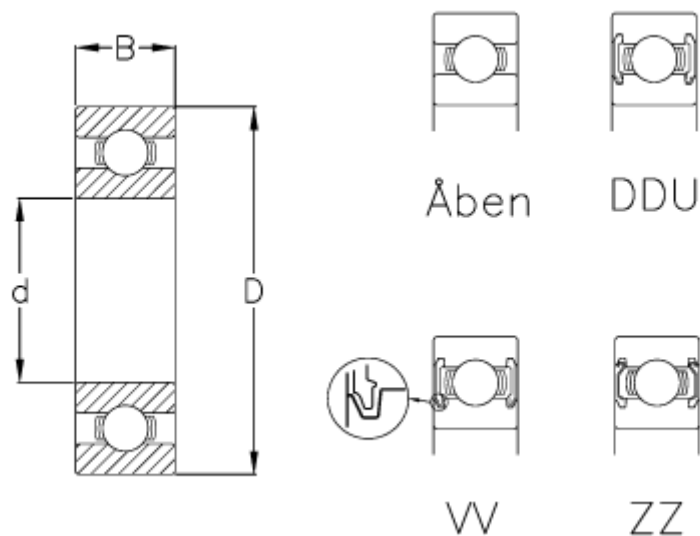

Data Sheet

Article number: 570111001601

Description: NSK Bearing 6822 CM

Note: Open

Measures

= 6822

B = 16

d = 110

D = 140